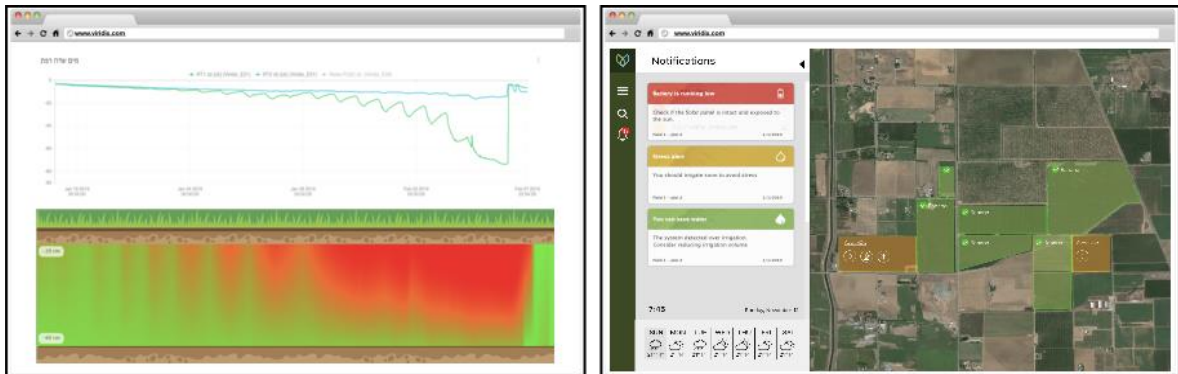

Root-Sense Water Potential Probe

- High accuracy, low maintenance, water potential And ground temperature sensor.
- A single probe measures one depth and can be installed up to 200cm deep.
- Root-Sense is designed for multi depth sensing.
- The Root-Sense works in any soil
- No need for ongoing calibration or maintenance.
- The Root-Sense can be installed horizontally for optimum contact with the soil and roots or vertically like the Tensiometer

Technical Specifications

Data logger	✓
Communication	Cellular 3g/2g
Solar panel	2w
Operating Temperature	2-50°c
Poll height	120cm
Measurement Transmission Time	Real time experience
IP 68	✓
Bands	Band VIII (900 MHz) Band I (2100 MHz)
UE Class	Class A
Power Class	Class 3 (24 dBm) for all band
Internal battery	4400mAh

Mobile App

- The Viridix system analyses the sensors data and gives actionable insights that anyone can understand
- Mobile app for easy installation
- Receive Stress and weather alerts in Realtime
- Analyze irrigation data over time
- Monitor all fields in the organization

Web analytics

- Easy to use web user interface
- Soil water potential history view
- Soil multi Depth view, to understand the water potential at multiple depths
- Full satellite view of all your fields
- Historical graph