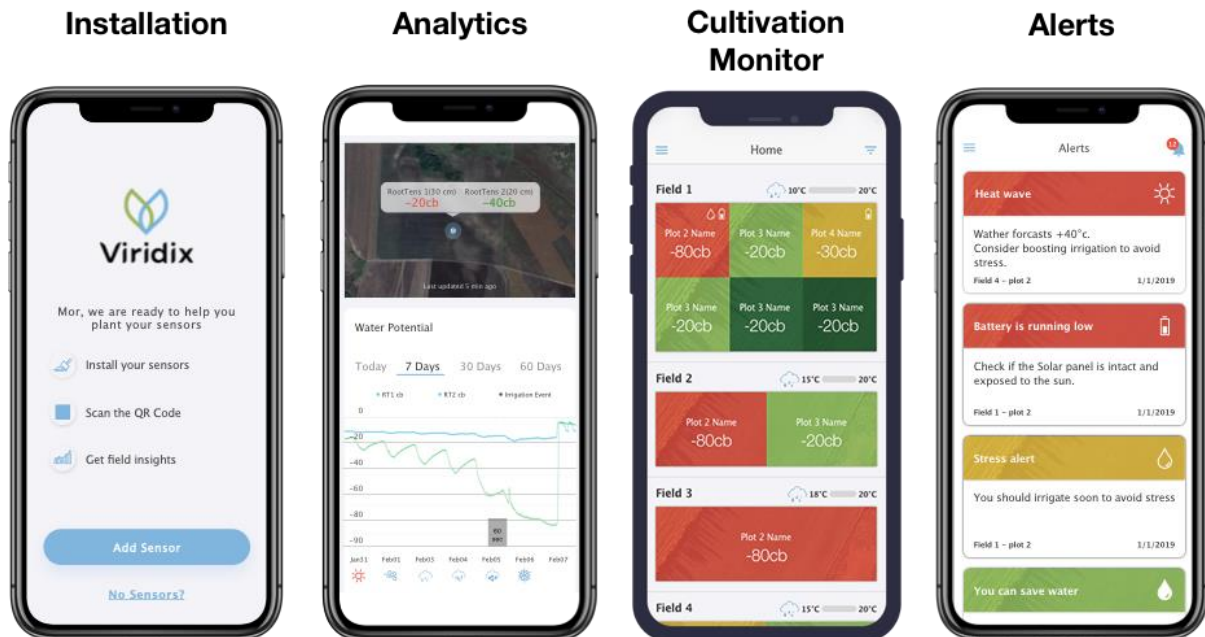

Viridix

Sense - Analyze - Act

Product Overview

- Viridix is a professional precision irrigation decision support system that helps farmers irrigate in the most optimized way.
- Powered by our wireless Root-Sense sensor technology that collects highly accurate water potential data, in real time.
- The data is crunched by an algorithm that highlights every important event and displays them on the Viridix mobile app and website.
- The app and website provide the user with insights and alerts with action recommendations.

Root-Sense Water Potential Probe

- High accuracy, low maintenance, water potential And ground temperature sensor.
- A single probe measures one depth and can be installed up to 200cm deep.
- Root-Sense is designed for multi depth sensing.
- The Root-Sense works in any soil
- No need for ongoing calibration or maintenance.
- The Root-Sense can be installed horizontally for optimum contact with the soil and roots or vertically like the Tensiometer

Online Data logger

- Always online, cellular 3g/2g connected logger
- Agriculture grade robust IP68 data logger
- Internal 4400mAh battery works without sun for 6 months
- Adjustable 2w solar panel, 1h of sun per day will fully charge the battery
- 120cm Aluminum poll for easy and flexible installation
- QR code for quick data reading with mobile phone
- Mobile app for easy installation

Mobile App

- The Viridix system analyses the sensors data and gives actionable insights that anyone can understand
- Mobile app for easy installation
- Receive Stress and weather alerts in Realtime
- Analyze irrigation data over time
- Monitor all fields in the organization