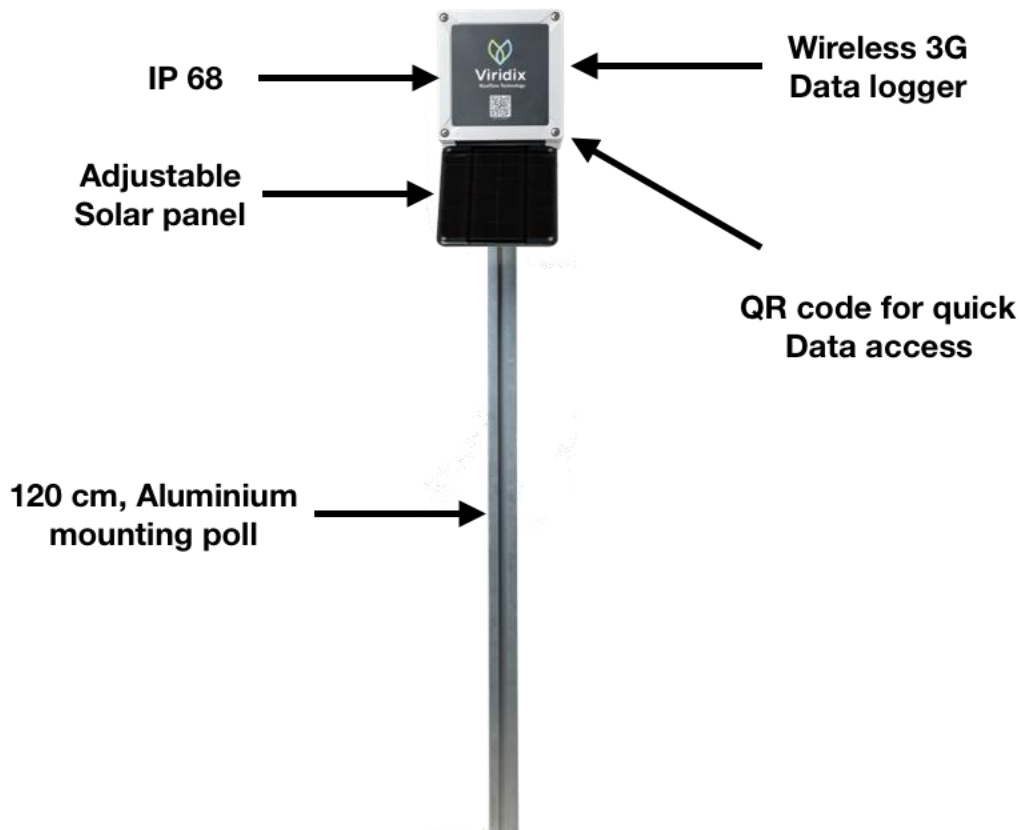

Root-Sense Water Potential Probe

- High accuracy, low maintenance, water potential And ground temperature sensor.
- A single probe measures one depth and can be installed up to 200cm deep.
- Root-Sense is designed for multi depth sensing.
- The Root-Sense works in any soil
- No need for ongoing calibration or maintenance.
- The Root-Sense can be installed horizontally for optimum contact with the soil and roots or vertically like the Tensiometer

Technical Specifications

Water potential range	0 - 120 centibar
Ground temperature	✓
Number of water potential sensors	Up to 2
Maximum depth	Up to 200cm
All soil types	✓
All crop types	✓
All water types	✓
Operating Temperature	2-50°c
Probe cable length	3m
Accuracy	±0.5 centibar
Sensor Dimensions	120 x 28 x 28 mm
Resolution	0.1 cb
Sampling time	3 min

Online Data logger

- Always online, cellular 3g/2g connected logger
- Agriculture grade robust IP68 data logger
- Internal 4400mAh battery works without sun for 6 months
- Adjustable 2w solar panel, 1h of sun per day will fully charge the battery
- 120cm Aluminum poll for easy and flexible installation
- QR code for quick data reading with mobile phone
- Mobile app for easy installation

Technical Specifications

Data logger	✓
Communication	Cellular 3g/2g
Solar panel	2w
Operating Temperature	2-50°c
Poll height	120cm
Measurement Transmission Time	Real time experience
IP 68	✓
Bands	Band VIII (900 MHz) Band I (2100 MHz)
UE Class	Class A
Power Class	Class 3 (24 dBm) for all band
Internal battery	4400mAh